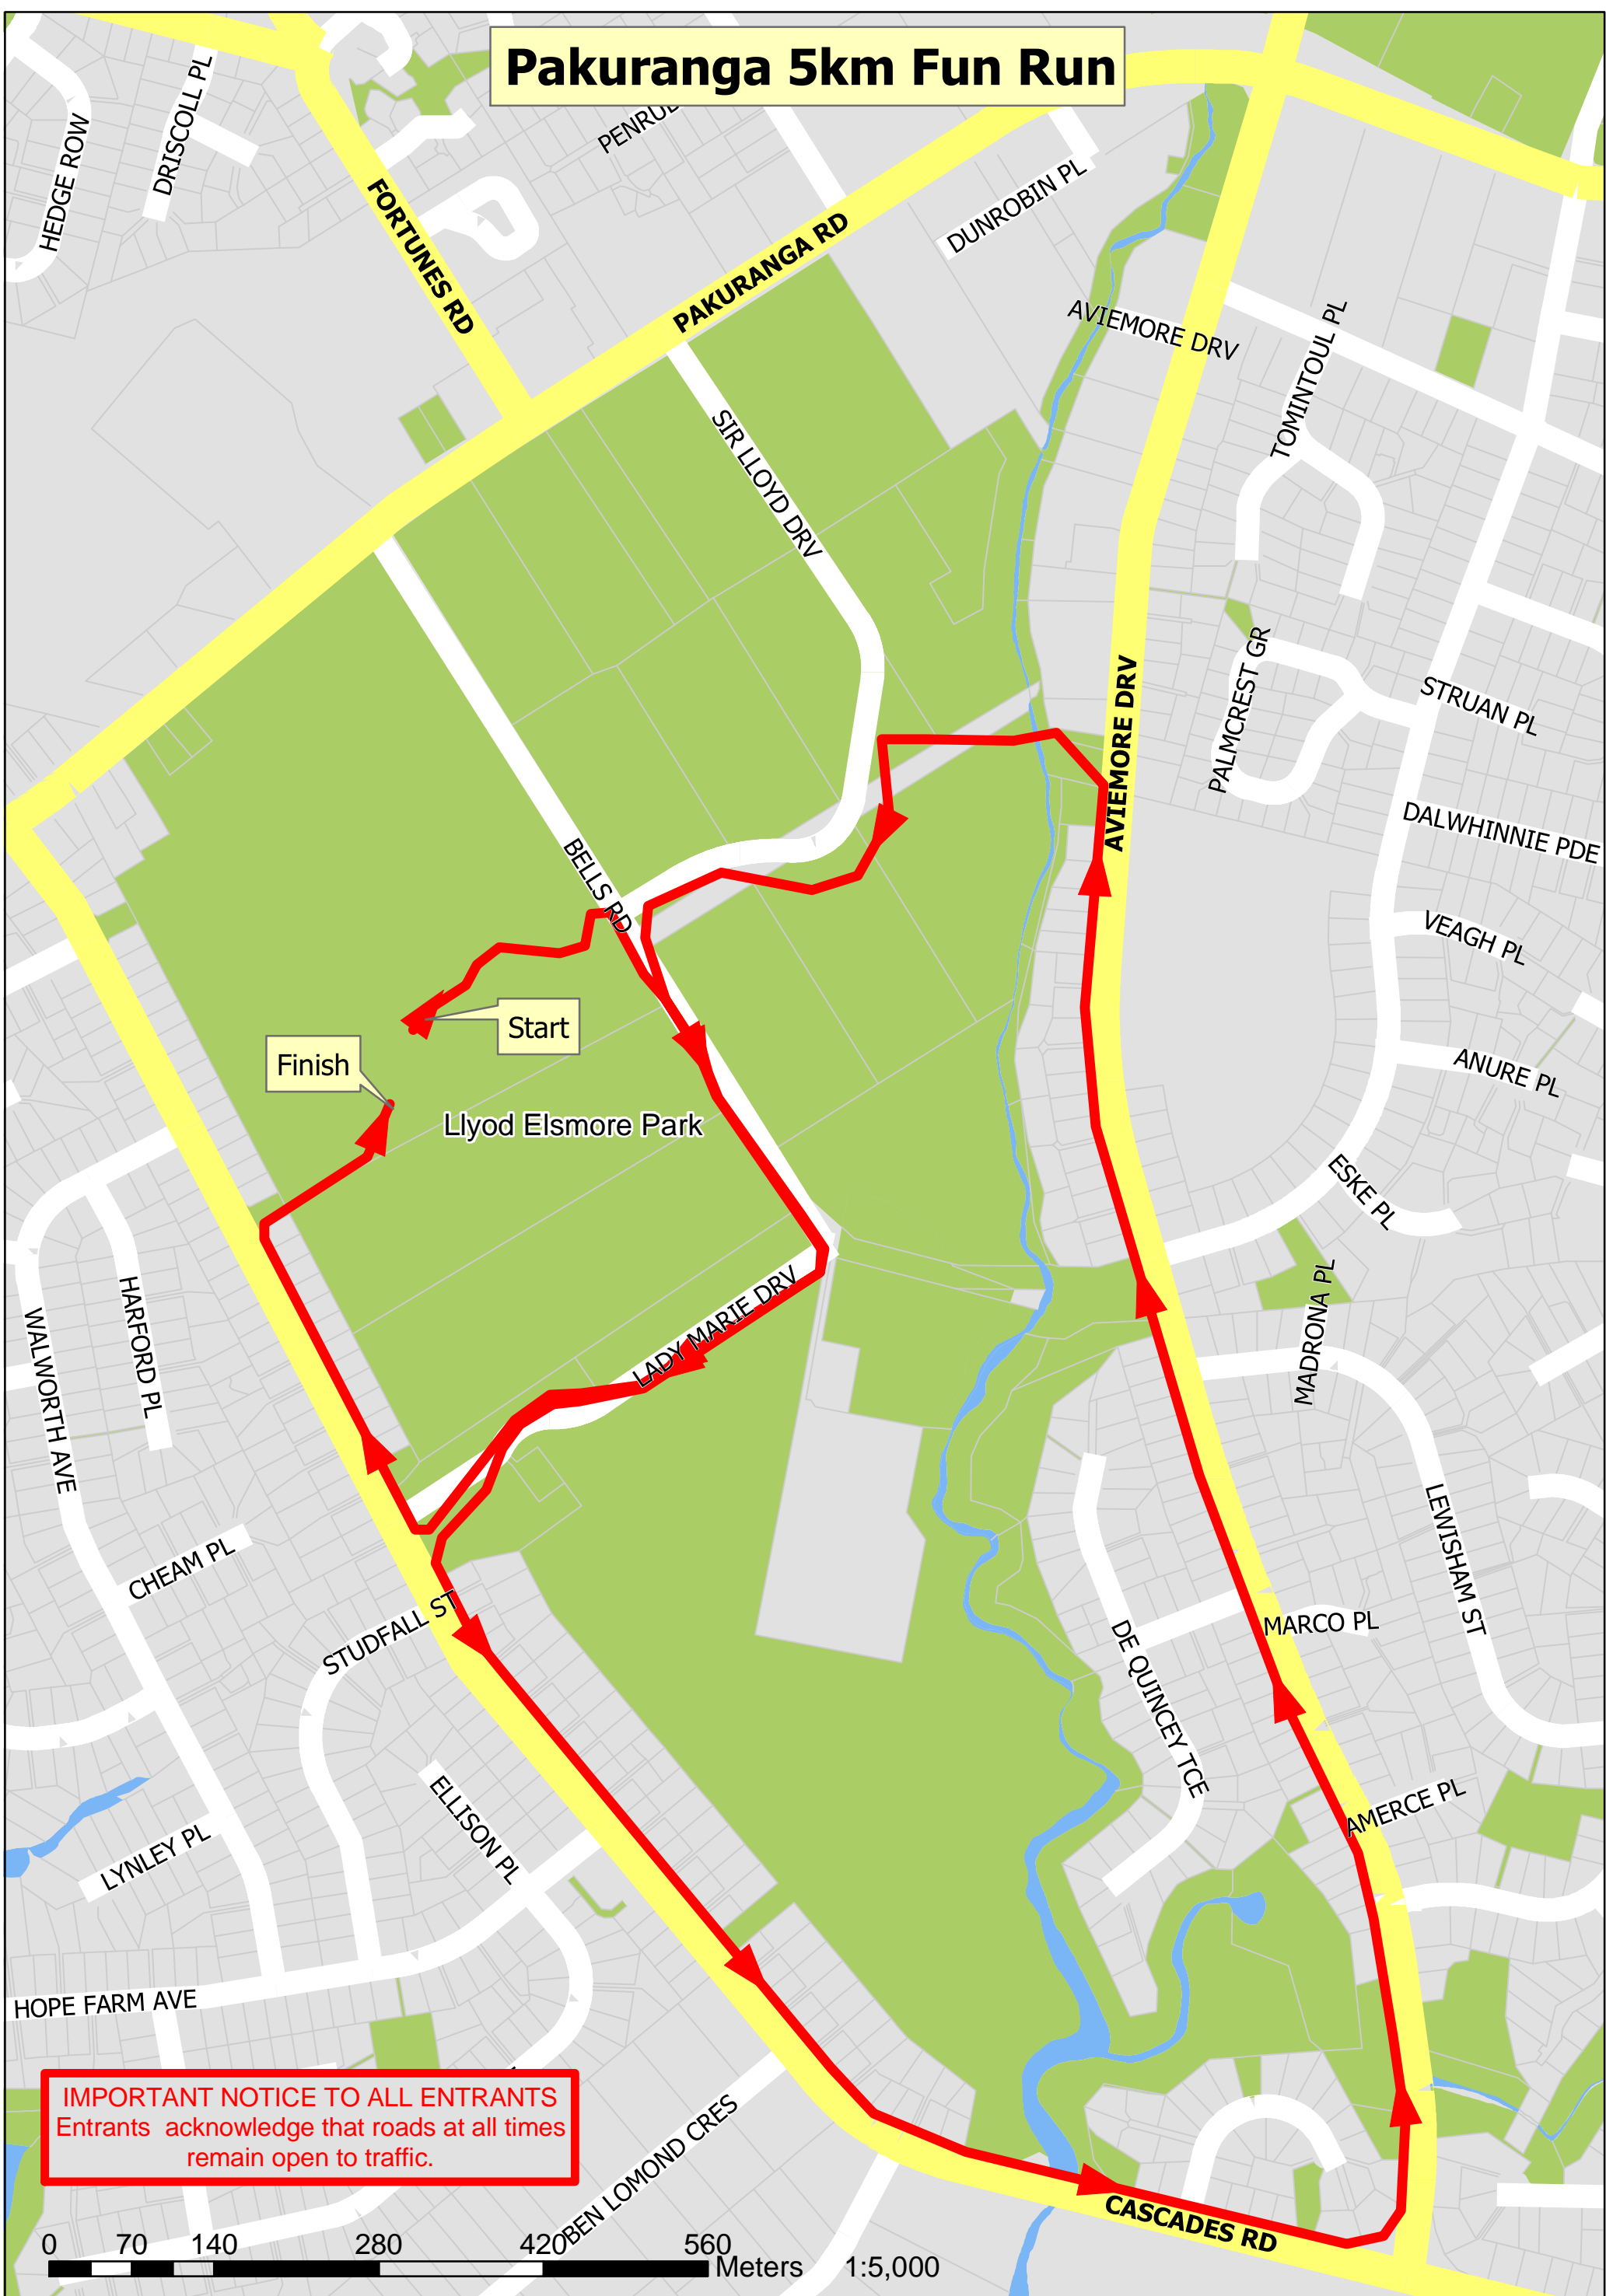

Pakuranga 5km Fun Run

Finish

Start

Llyod Elsmore Park

IMPORTANT NOTICE TO ALL ENTRANTS
Entrants acknowledge that roads at all times remain open to traffic.

0 70 140 280 420 560 Meters 1:5,000